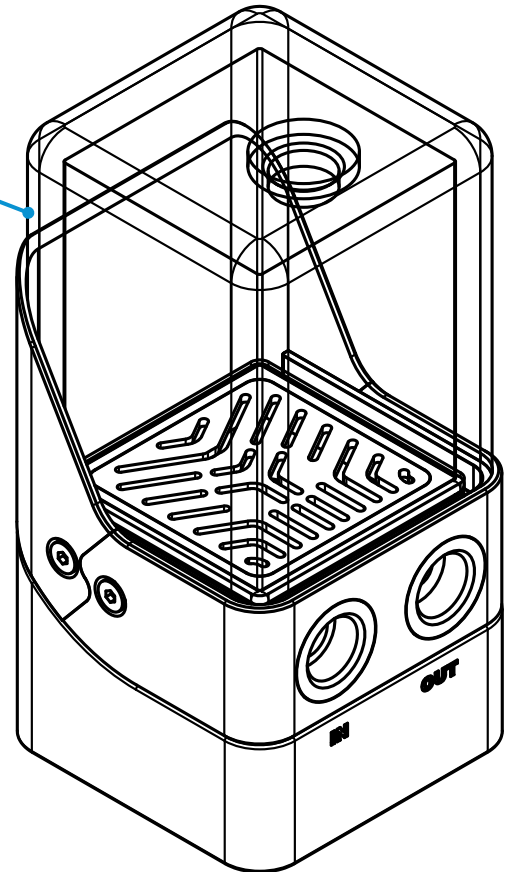

PUMP IT UP

GAMECHANGER FOR CUSTOM WATER LOOPS.

Features:

- Available with preinstalled DDCzero pump
- Transparent acrylic reservoir
- Multiple mounting options
- Brilliant digital aRGB illumination

Alphacool Core DDCzero Reservoir 120